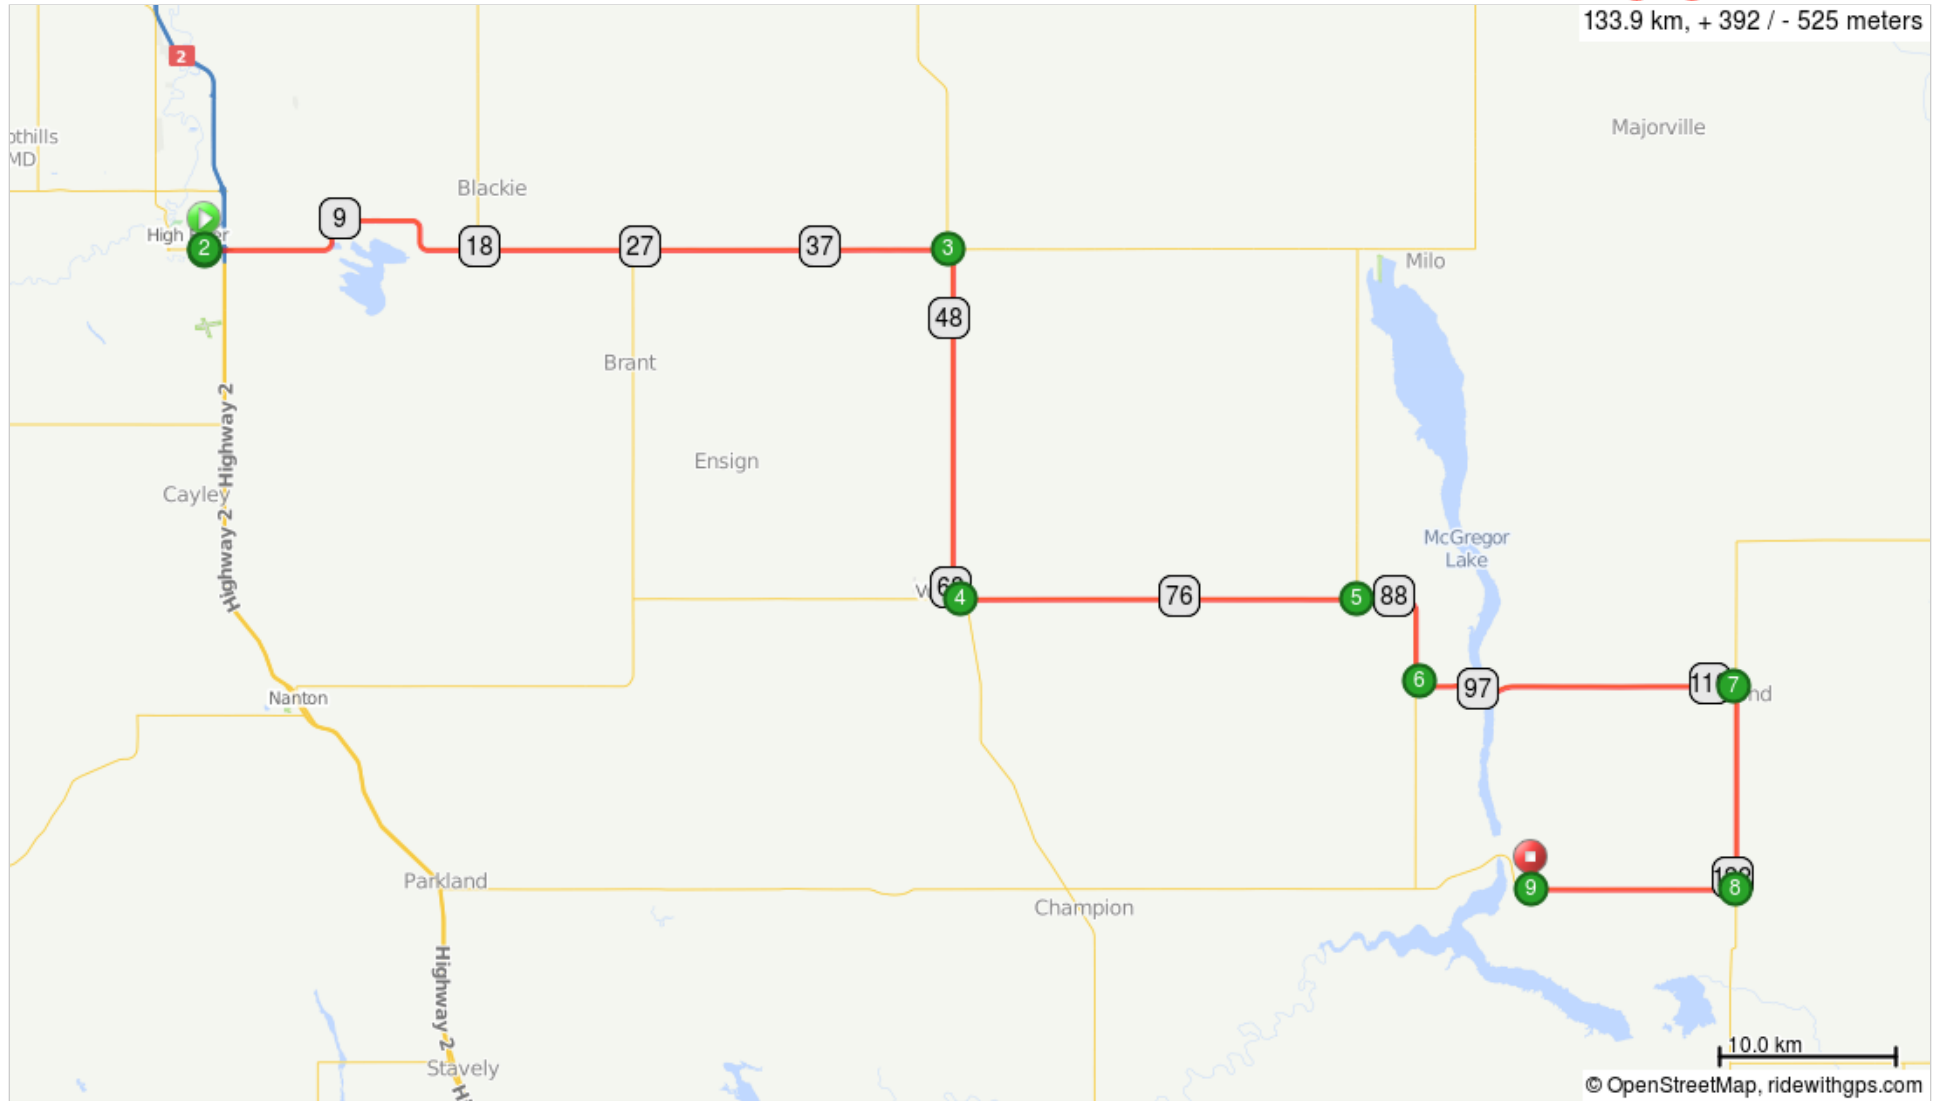

RFAR 2015 Day Three Race

133.9 km, + 392 / - 525 meters

RFAR 2015 Day Three Race

0.0	0.0	🚩	Start of route	0.1
0.1	0.1	→	R onto 12 Ave SE/AB-23 E/AB-2A S	43.9

0.1 kilometers. +0/-0 meters

44.0	43.9	→	R onto AB-23 S (signs for Lethbridge/Vulcan)	19.6
63.6	19.6	←	L onto Elizabeth St/AB-534 E	22.2

63.5 kilometers. +24/-65 meters

85.8	22.2	↑	Continue onto Hwy 534/AB-842 S	7.5
93.3	7.5	↑	Continue onto AB-531 E (signs for Alberta 531 E)	17.8

29.7 kilometers. +29/-59 meters

111.1	17.8	→	R onto Railway Ave/AB-845 S (signs for Lethbridge)	11.4
122.5	11.4	→	R at the 1st cross street onto AB-529 W (signs for Champion)	11.4

29.2 kilometers. +17/-34 meters

133.9	11.4	🚩	End of route	0.0
-------	------	---	--------------	-----

11.4 kilometers. +0/-0 meters