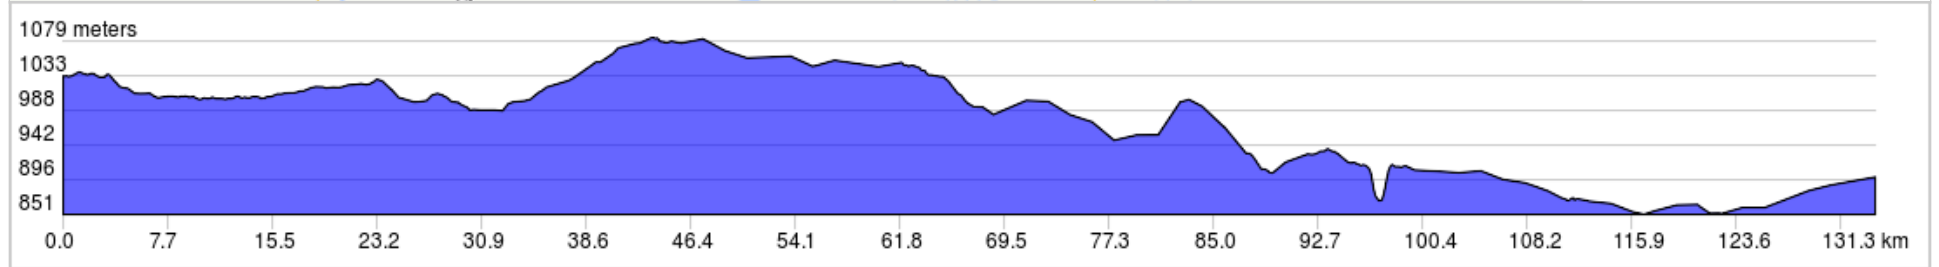

RFAR 2015 Day Three Race

133.9 km, + 392 / - 525 meters

RFAR 2015 Day Three Race

0.0	0.0	🚩	Start of route	0.1
0.1	0.1	→	R onto 12 Ave SE/AB-23 E/AB-2A S	43.9

0.1 kilometers. +0/-0 meters

44.0	43.9	→	R onto AB-23 S (signs for Lethbridge/Vulcan)	19.6
63.6	19.6	←	L onto Elizabeth St/AB-534 E	22.2

63.5 kilometers. +24/-65 meters

85.8	22.2	↑	Continue onto Hwy 534/AB-842 S	7.5
93.3	7.5	↑	Continue onto AB-531 E (signs for Alberta 531 E)	17.8

29.7 kilometers. +29/-59 meters

111.1	17.8	→	R onto Railway Ave/AB-845 S (signs for Lethbridge)	11.4
122.5	11.4	→	R at the 1st cross street onto AB-529 W (signs for Champion)	11.4

29.2 kilometers. +17/-34 meters

133.9	11.4	🚩	End of route	0.0
-------	------	---	--------------	-----

11.4 kilometers. +0/-0 meters