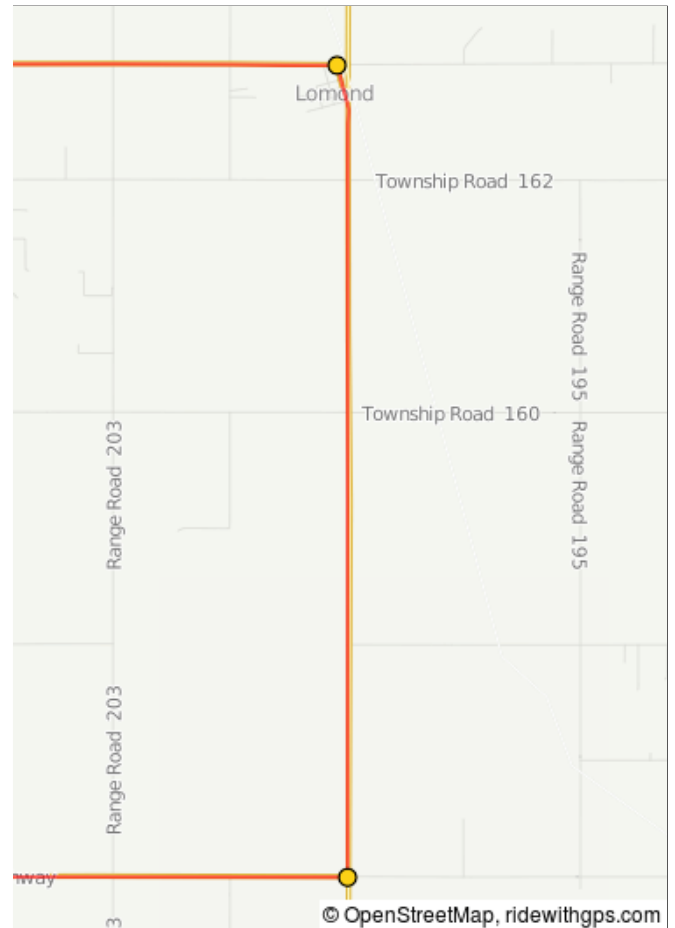

RFAR 2015 Day Three Race

133.9 km, + 392 / - 525 meters

RFAR 2015 Day Three Race

0.0	0.0	🚩	Start of route	0.1
0.1	0.1	→	R onto 12 Ave SE/AB-23 E/AB-2A S	43.9

0.1 kilometers. +0/-0 meters

44.0	43.9	→	R onto AB-23 S (signs for Lethbridge/Vulcan)	19.6
63.6	19.6	←	L onto Elizabeth St/AB-534 E	22.2

63.5 kilometers. +24/-65 meters

85.8	22.2	↑	Continue onto Hwy 534/AB-842 S	7.5
93.3	7.5	↑	Continue onto AB-531 E (signs for Alberta 531 E)	17.8

29.7 kilometers. +29/-59 meters

111.1	17.8	→	R onto Railway Ave/AB-845 S (signs for Lethbridge)	11.4
122.5	11.4	→	R at the 1st cross street onto AB-529 W (signs for Champion)	11.4

29.2 kilometers. +17/-34 meters

133.9	11.4	🚩	End of route	0.0
-------	------	---	--------------	-----

11.4 kilometers. +0/-0 meters