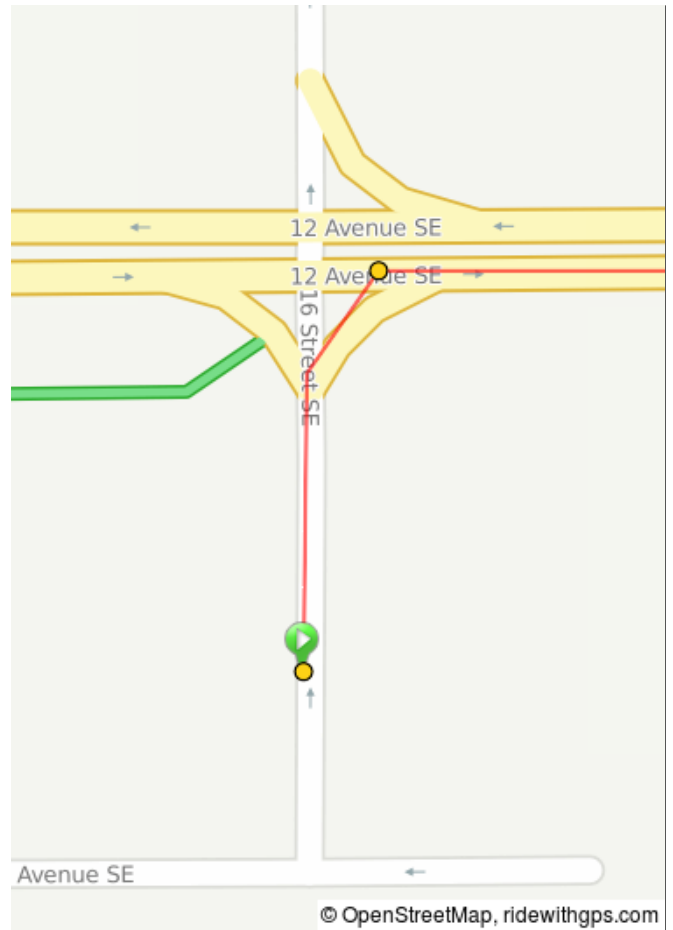

RFAR 2015 Day Three Race

133.9 km, + 392 / - 525 meters

RFAR 2015 Day Three Race

0.0	0.0	🚩	Start of route	0.1
0.1	0.1	→	R onto 12 Ave SE/AB-23 E/AB-2A S	43.9

0.1 kilometers. +0/-0 meters

44.0	43.9	→	R onto AB-23 S (signs for Lethbridge/Vulcan)	19.6
63.6	19.6	←	L onto Elizabeth St/AB-534 E	22.2

63.5 kilometers. +24/-65 meters

85.8	22.2	↑	Continue onto Hwy 534/AB-842 S	7.5
93.3	7.5	↑	Continue onto AB-531 E (signs for Alberta 531 E)	17.8

29.7 kilometers. +29/-59 meters

111.1	17.8	→	R onto Railway Ave/AB-845 S (signs for Lethbridge)	11.4
122.5	11.4	→	R at the 1st cross street onto AB-529 W (signs for Champion)	11.4

29.2 kilometers. +17/-34 meters

133.9	11.4	🚩	End of route	0.0
-------	------	---	--------------	-----

11.4 kilometers. +0/-0 meters